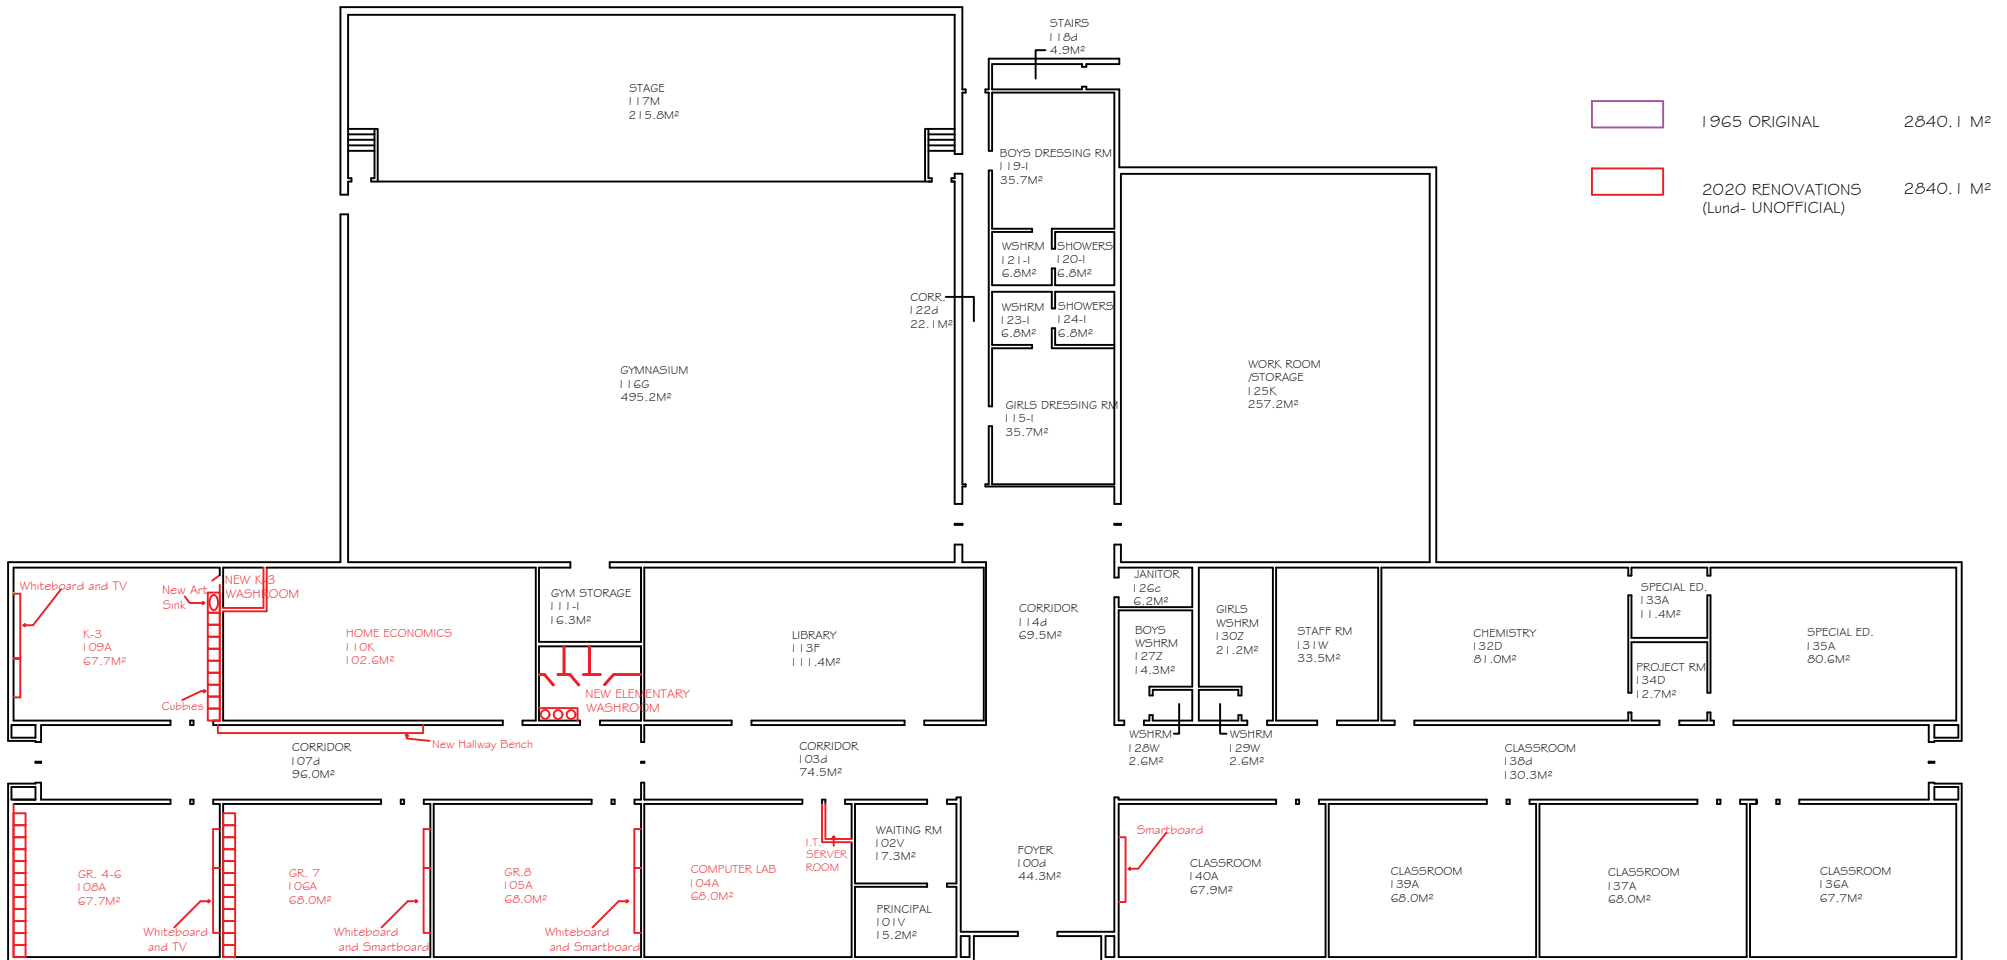

Ministry of Education

RADVILE REGIONAL HIGH SCHOOL SOUTH EAST CORNERSTONE #209

Main flr. area: 2840.1 m² File: Radville Regional_2008.dwg
School number: 310623
Date: January 2008
Gross flr. area: 2840.1 m² Prepared by: A. JENNINGS

MAIN FLOOR PLAN